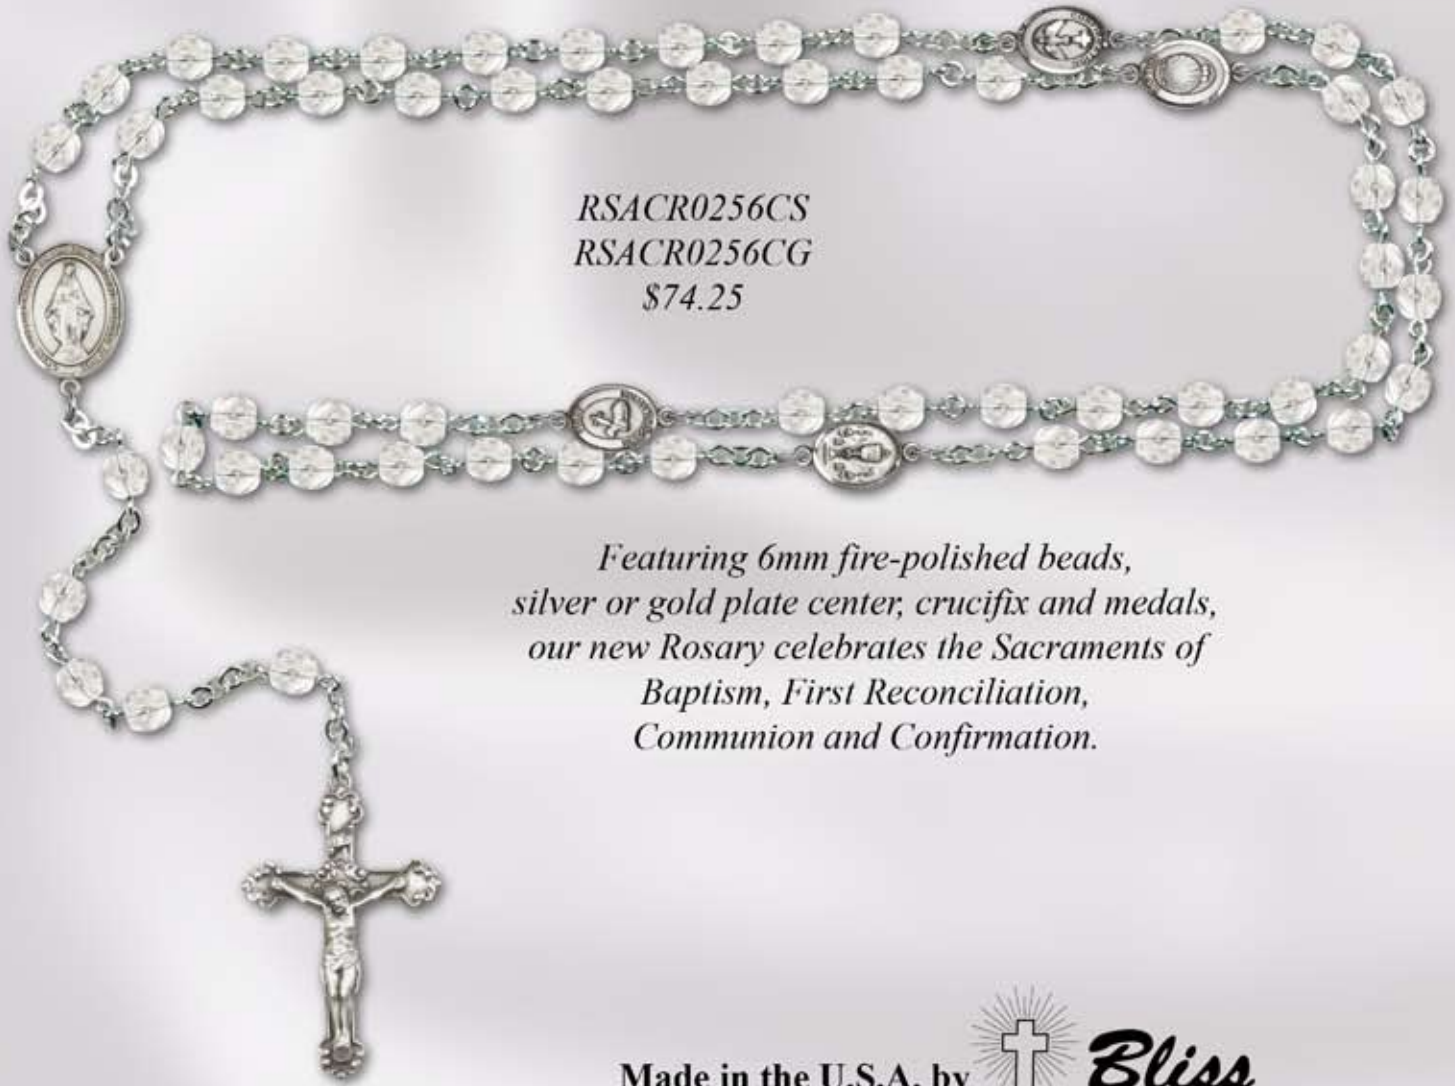

# *Sacrament Rosary*

*RSACR0256CS  
RSACR0256CG  
\$74.25*

*Featuring 6mm fire-polished beads,  
silver or gold plate center, crucifix and medals,  
our new Rosary celebrates the Sacraments of  
Baptism, First Reconciliation,  
Communion and Confirmation.*